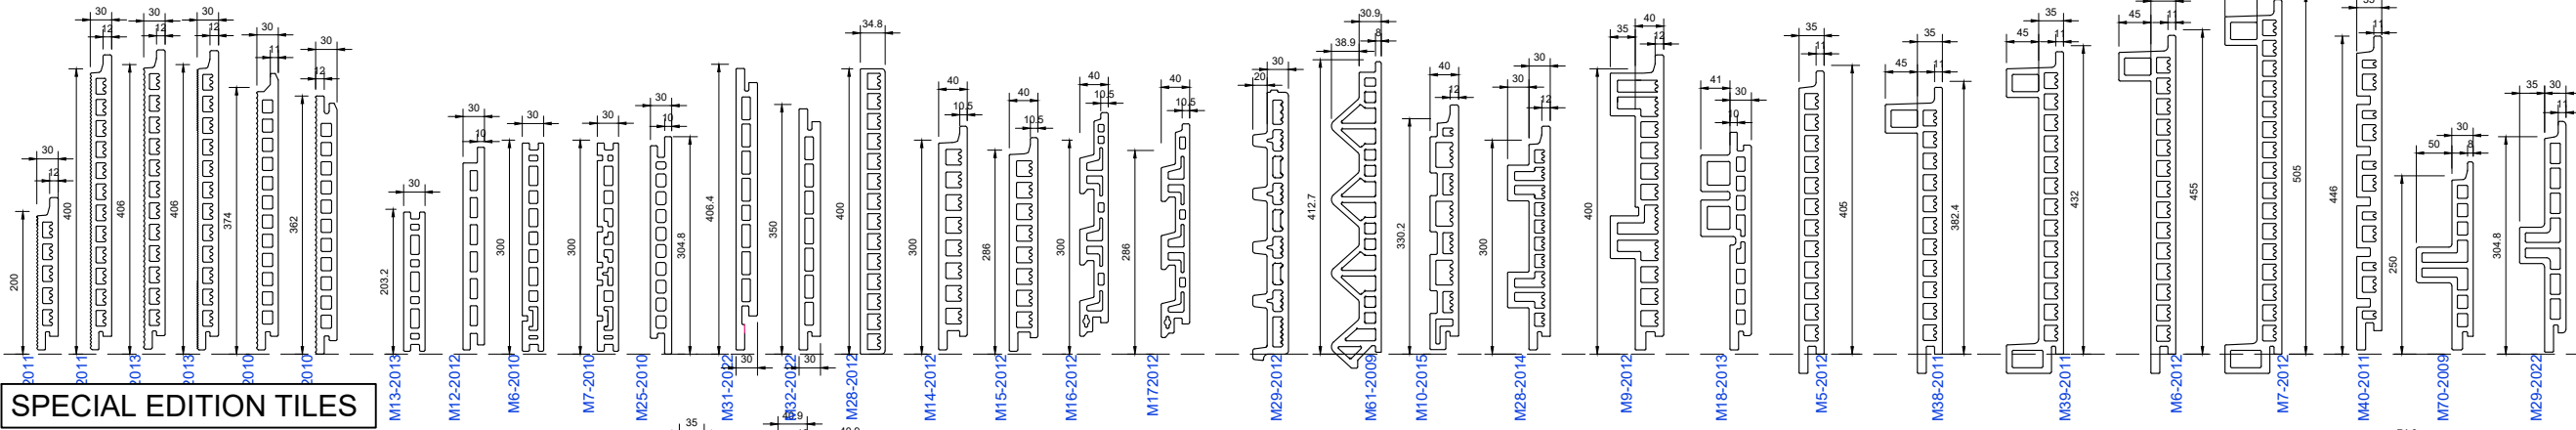

ALL ELEVATIONS ARE VIEWED FROM OUTSIDE UNLESS OTHERWISE STATED

CONTRACT NUMBER :

STANDARD TILE COLOURS

- REDS**
 SALMON PASTEL RED
 TUSCAN RED
 NATURAL RED
 TIZIAN RED
 BURGUNDY
 LIGHT BROWN
 COFFEE
 RED BROWN
 CHOCOLATE

- OTHERS**
 GLACIER BLUE

JOINT SIZES

VERTICAL TILE JOINTS = 4 & 8mm
 HORIZONTAL TILE JOINTS = 12mm

Rev.	Date	By	Comments

Drawing Status :

Contract :
ARGETON TERRACOTTA

Telling Rainscreens Ltd
 Etongate Business Centre
 Unit 101, 1A George St
 Wolverhampton
 WV2 4DP
 Tel: 01902 272008

Size	Drawing No.	Rev.
A3	ARG-DIES 2	