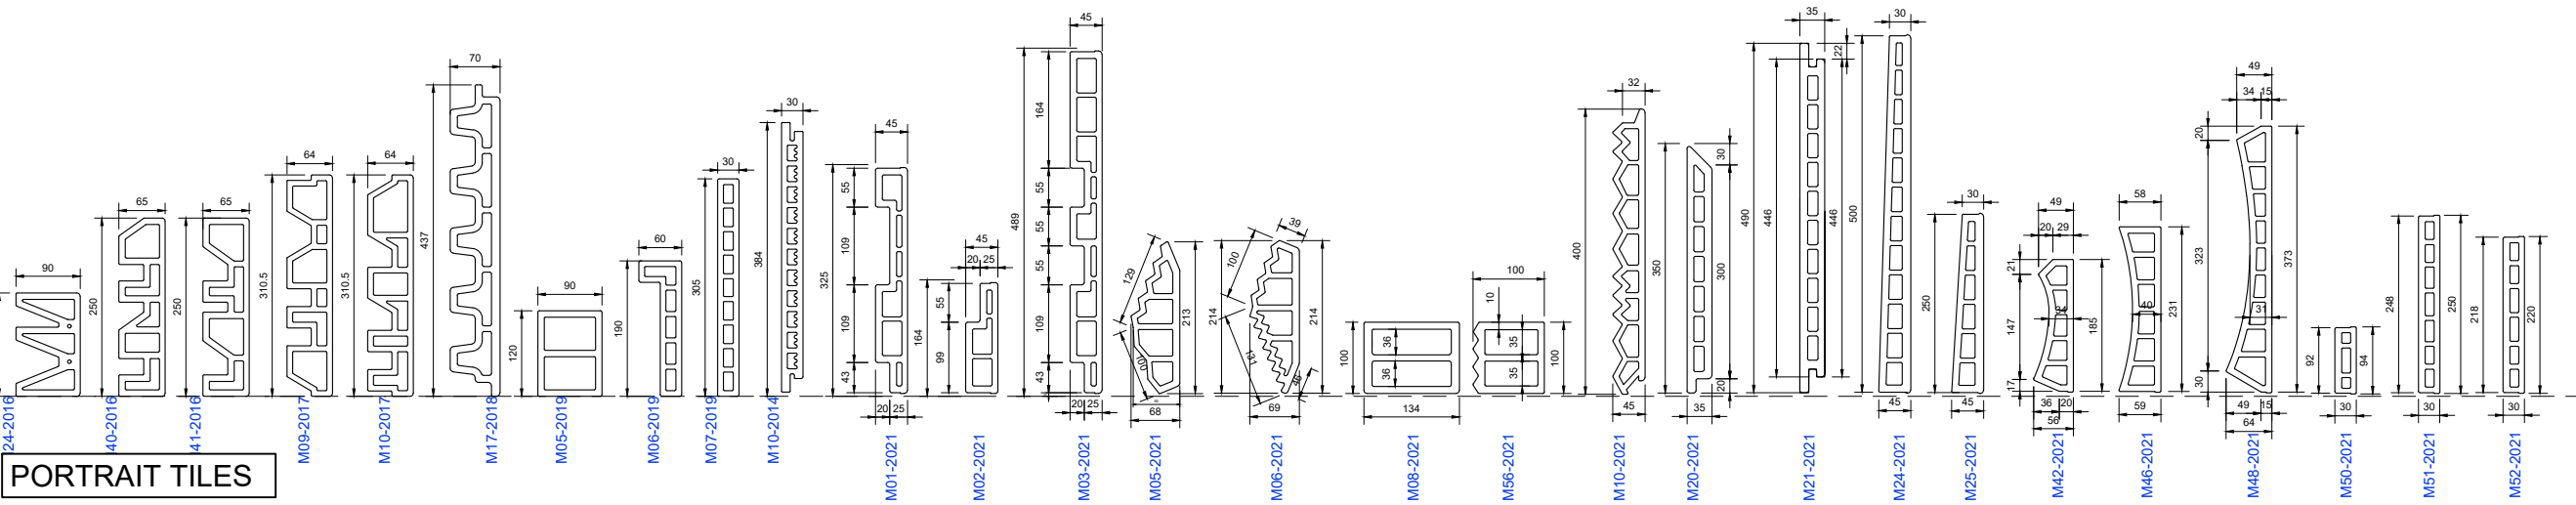

ALL ELEVATIONS ARE VIEWED FROM OUTSIDE UNLESS OTHERWISE STATED

CONTRACT NUMBER :

STANDARD TILE COLOURS

- REDS**
 SALMON PASTEL RED
 TUSCAN RED
 NATURAL RED
 TIZIAN RED
 BURGUNDY
 LIGHT BROWN
 COFFEE
 RED BROWN
 CHOCOLATE

- OTHERS**
 GLACIER BLUE

JOINT SIZES

VERTICAL TILE JOINTS = 4 & 8mm
 HORIZONTAL TILE JOINTS = 12mm

Rev.	Date	By	Comments

Drawing Status :

Contract :
ARGETON TERRACOTTA

Telling Rainscreens Ltd
 Etongate Business Centre
 Unit 101, 1A George St
 Wolverhampton
 WV2 4DP
 Tel: 01902 272008

© Telling Rainscreens Ltd
 Do not scale from this drawing. If in doubt ask

Drawing Title :
PORTRAIT TILES & SPECIAL EDITIONS

Scale : 1 : 10	Checked : Date :	Drawn : Date : SEP 2022
--------------------------	---------------------	----------------------------

Size	Drawing No.	Rev.
A3	ARG-DIES 2	