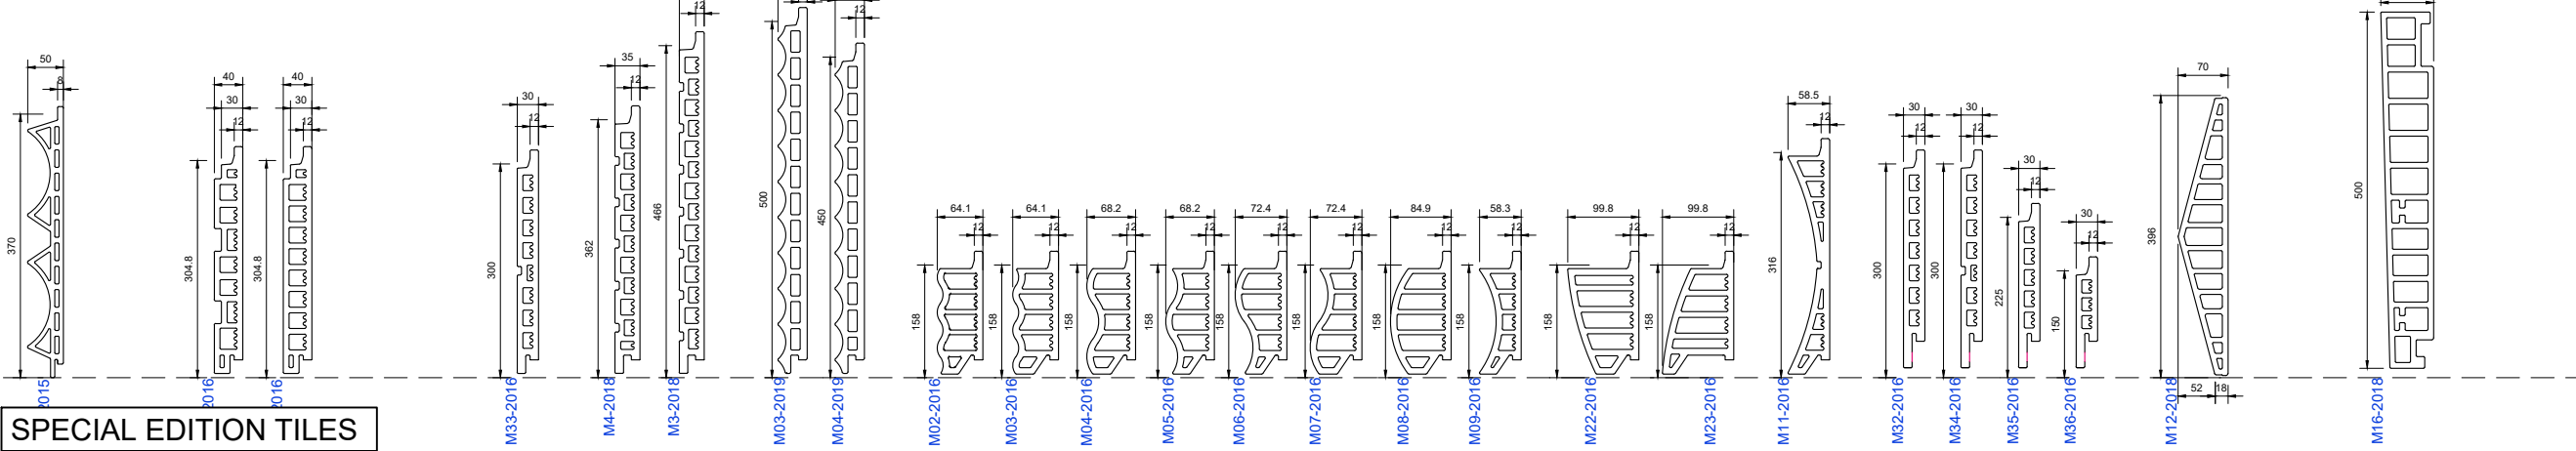

ALL ELEVATIONS ARE VIEWED FROM OUTSIDE UNLESS OTHERWISE STATED

CONTRACT NUMBER :

STANDARD TILE COLOURS

- REDS**
 SALMON PASTEL RED
 TUSCAN RED
 NATURAL RED
 TIZIAN RED
 BURGUNDY
 LIGHT BROWN
 COFFEE
 RED BROWN
 CHOCOLATE

- OTHERS**
 GLACIER BLUE

JOINT SIZES

VERTICAL TILE JOINTS = 4 & 8mm
 HORIZONTAL TILE JOINTS = 12mm

Rev.	Date	By	Comments

Drawing Status :

Contract :
ARGETON TERRACOTTA

Telling Rainscreens Ltd
 Etongate Business Centre
 Unit 101, 1A George St
 Wolverhampton
 WV2 4DP
 Tel: 01902 272008

Size	Drawing No.	Rev.
A3	ARG-DIES 2	