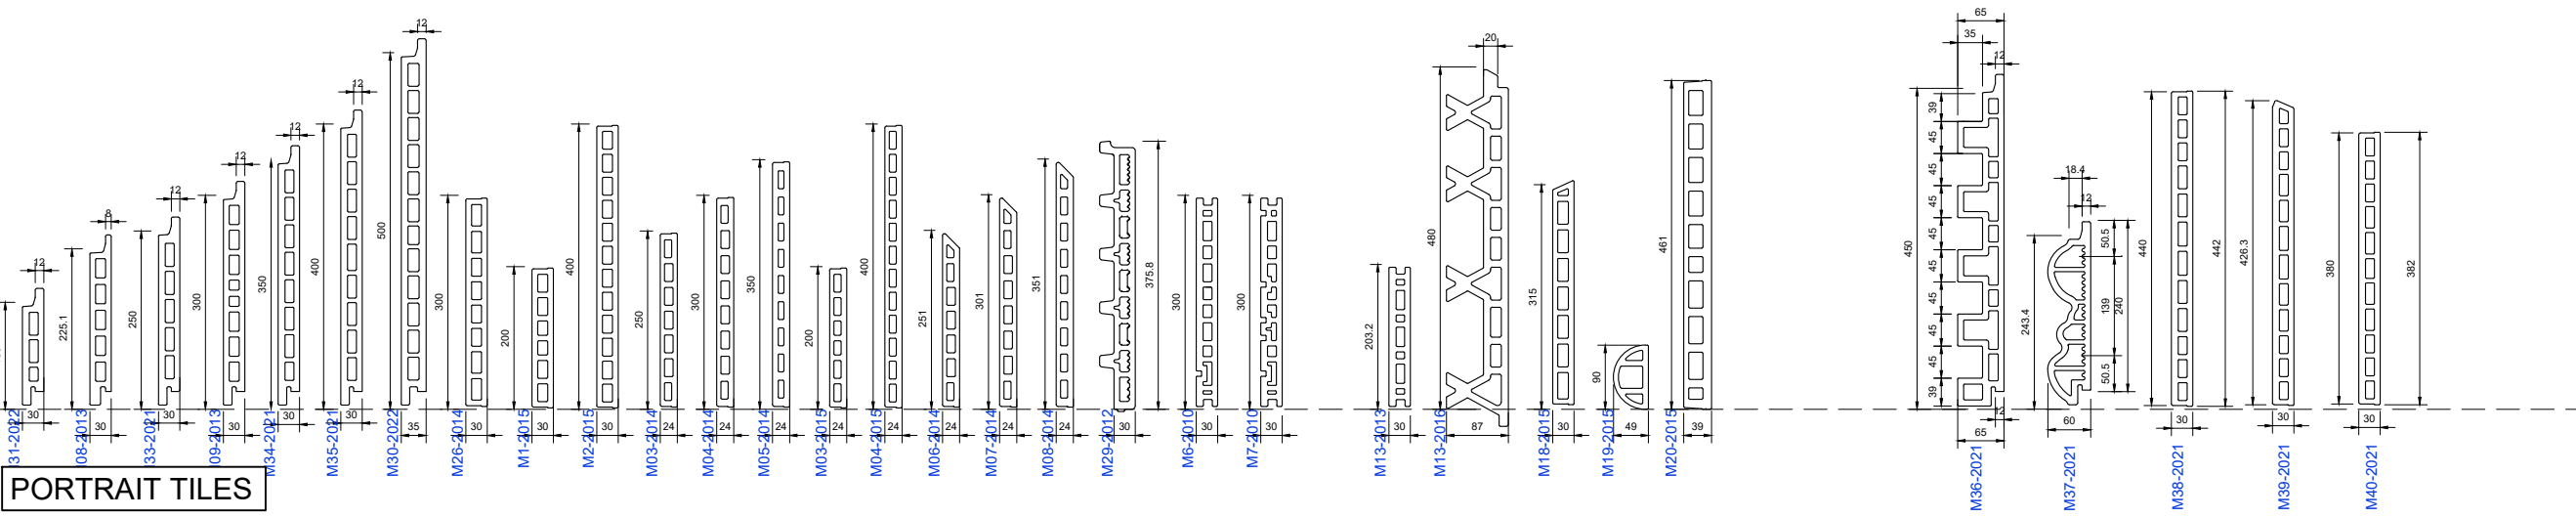

ALL ELEVATIONS ARE VIEWED FROM OUTSIDE UNLESS OTHERWISE STATED

CONTRACT NUMBER :

STANDARD TILE COLOURS

- REDS**
 SALMON PASTEL RED
 TUSCAN RED
 NATURAL RED
 TIZIAN RED
 BURGUNDY
 LIGHT BROWN
 COFFEE
 RED BROWN
 CHOCOLATE

- OTHERS**
 GLACIER BLUE

JOINT SIZES

VERTICAL TILE JOINTS = 4 & 8mm
 HORIZONTAL TILE JOINTS = 12mm

Rev.	Date	By	Comments

Drawing Status :

Contract :
ARGETON TERRACOTTA

Telling Rainscreens Ltd
 Etongate Business Centre
 Unit 101, 1A George St
 Wolverhampton
 WV2 4DP
 Tel: 01902 272008